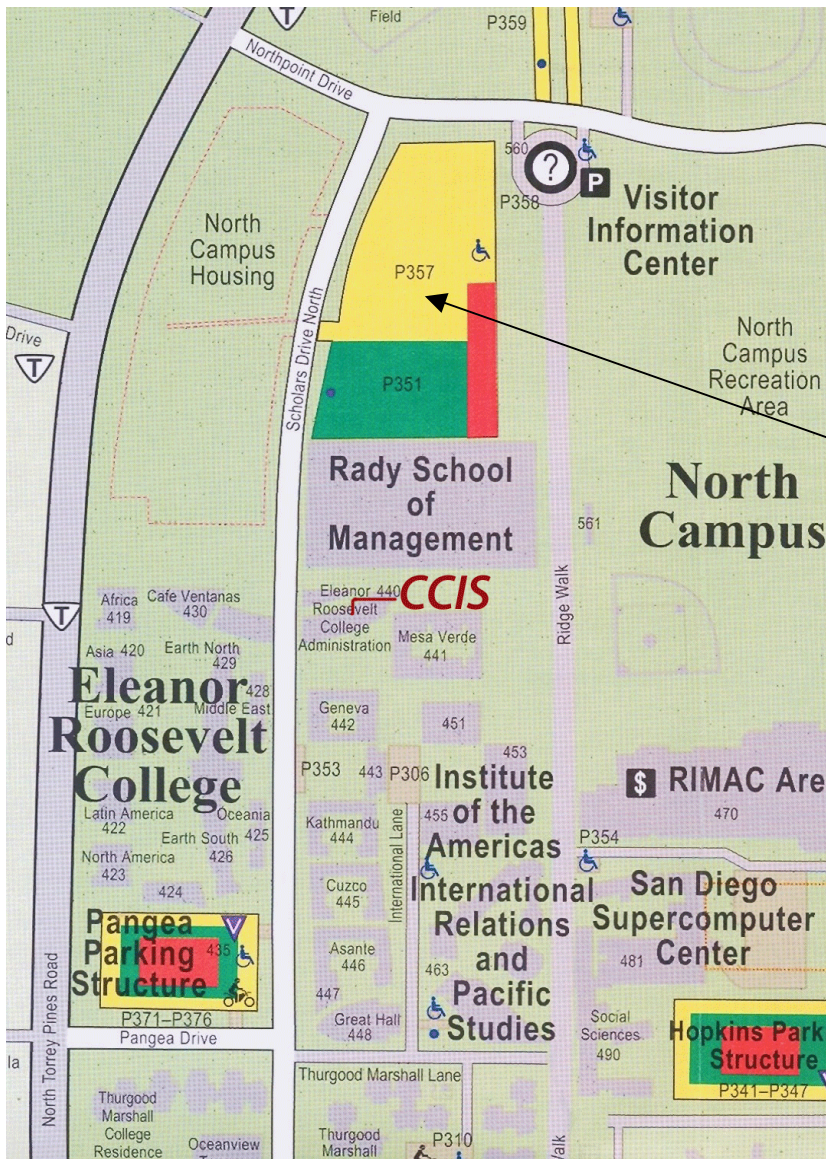

Directions to the Center for Comparative Immigration Studies

From the NORTH (Encinitas, Carlsbad, Oceanside, Los Angeles)

1. Take I-5 South
2. Take exit 29 for Genesee Ave
3. Keep right at the fork, follow signs for Genesee Ave W
4. Turn left at N Torrey Pines Rd
5. Turn Left at Pangea Dr.
6. Park in Pangea Parking Structure, on your left

From the SOUTH (San Diego, Mission Valley, El Cajon, San Ysidro, Tijuana)

1. Head North on Interstate 5:
2. Exit Genesee Avenue
3. Turn Left of Genesee Avenue
4. Turn left at N Torrey Pines Rd
5. Turn Left at Pangea Dr.
6. Park in Pangea Parking Structure, on your left

Please note that parking lot 357 no longer exists due to new construction.

After parking, walk North (keep the ocean on your left) along Scholars drive until you see a footbridge above you. Walk up the stairs on your right. CCIS is on the first floor of this building (which is three stories tall).